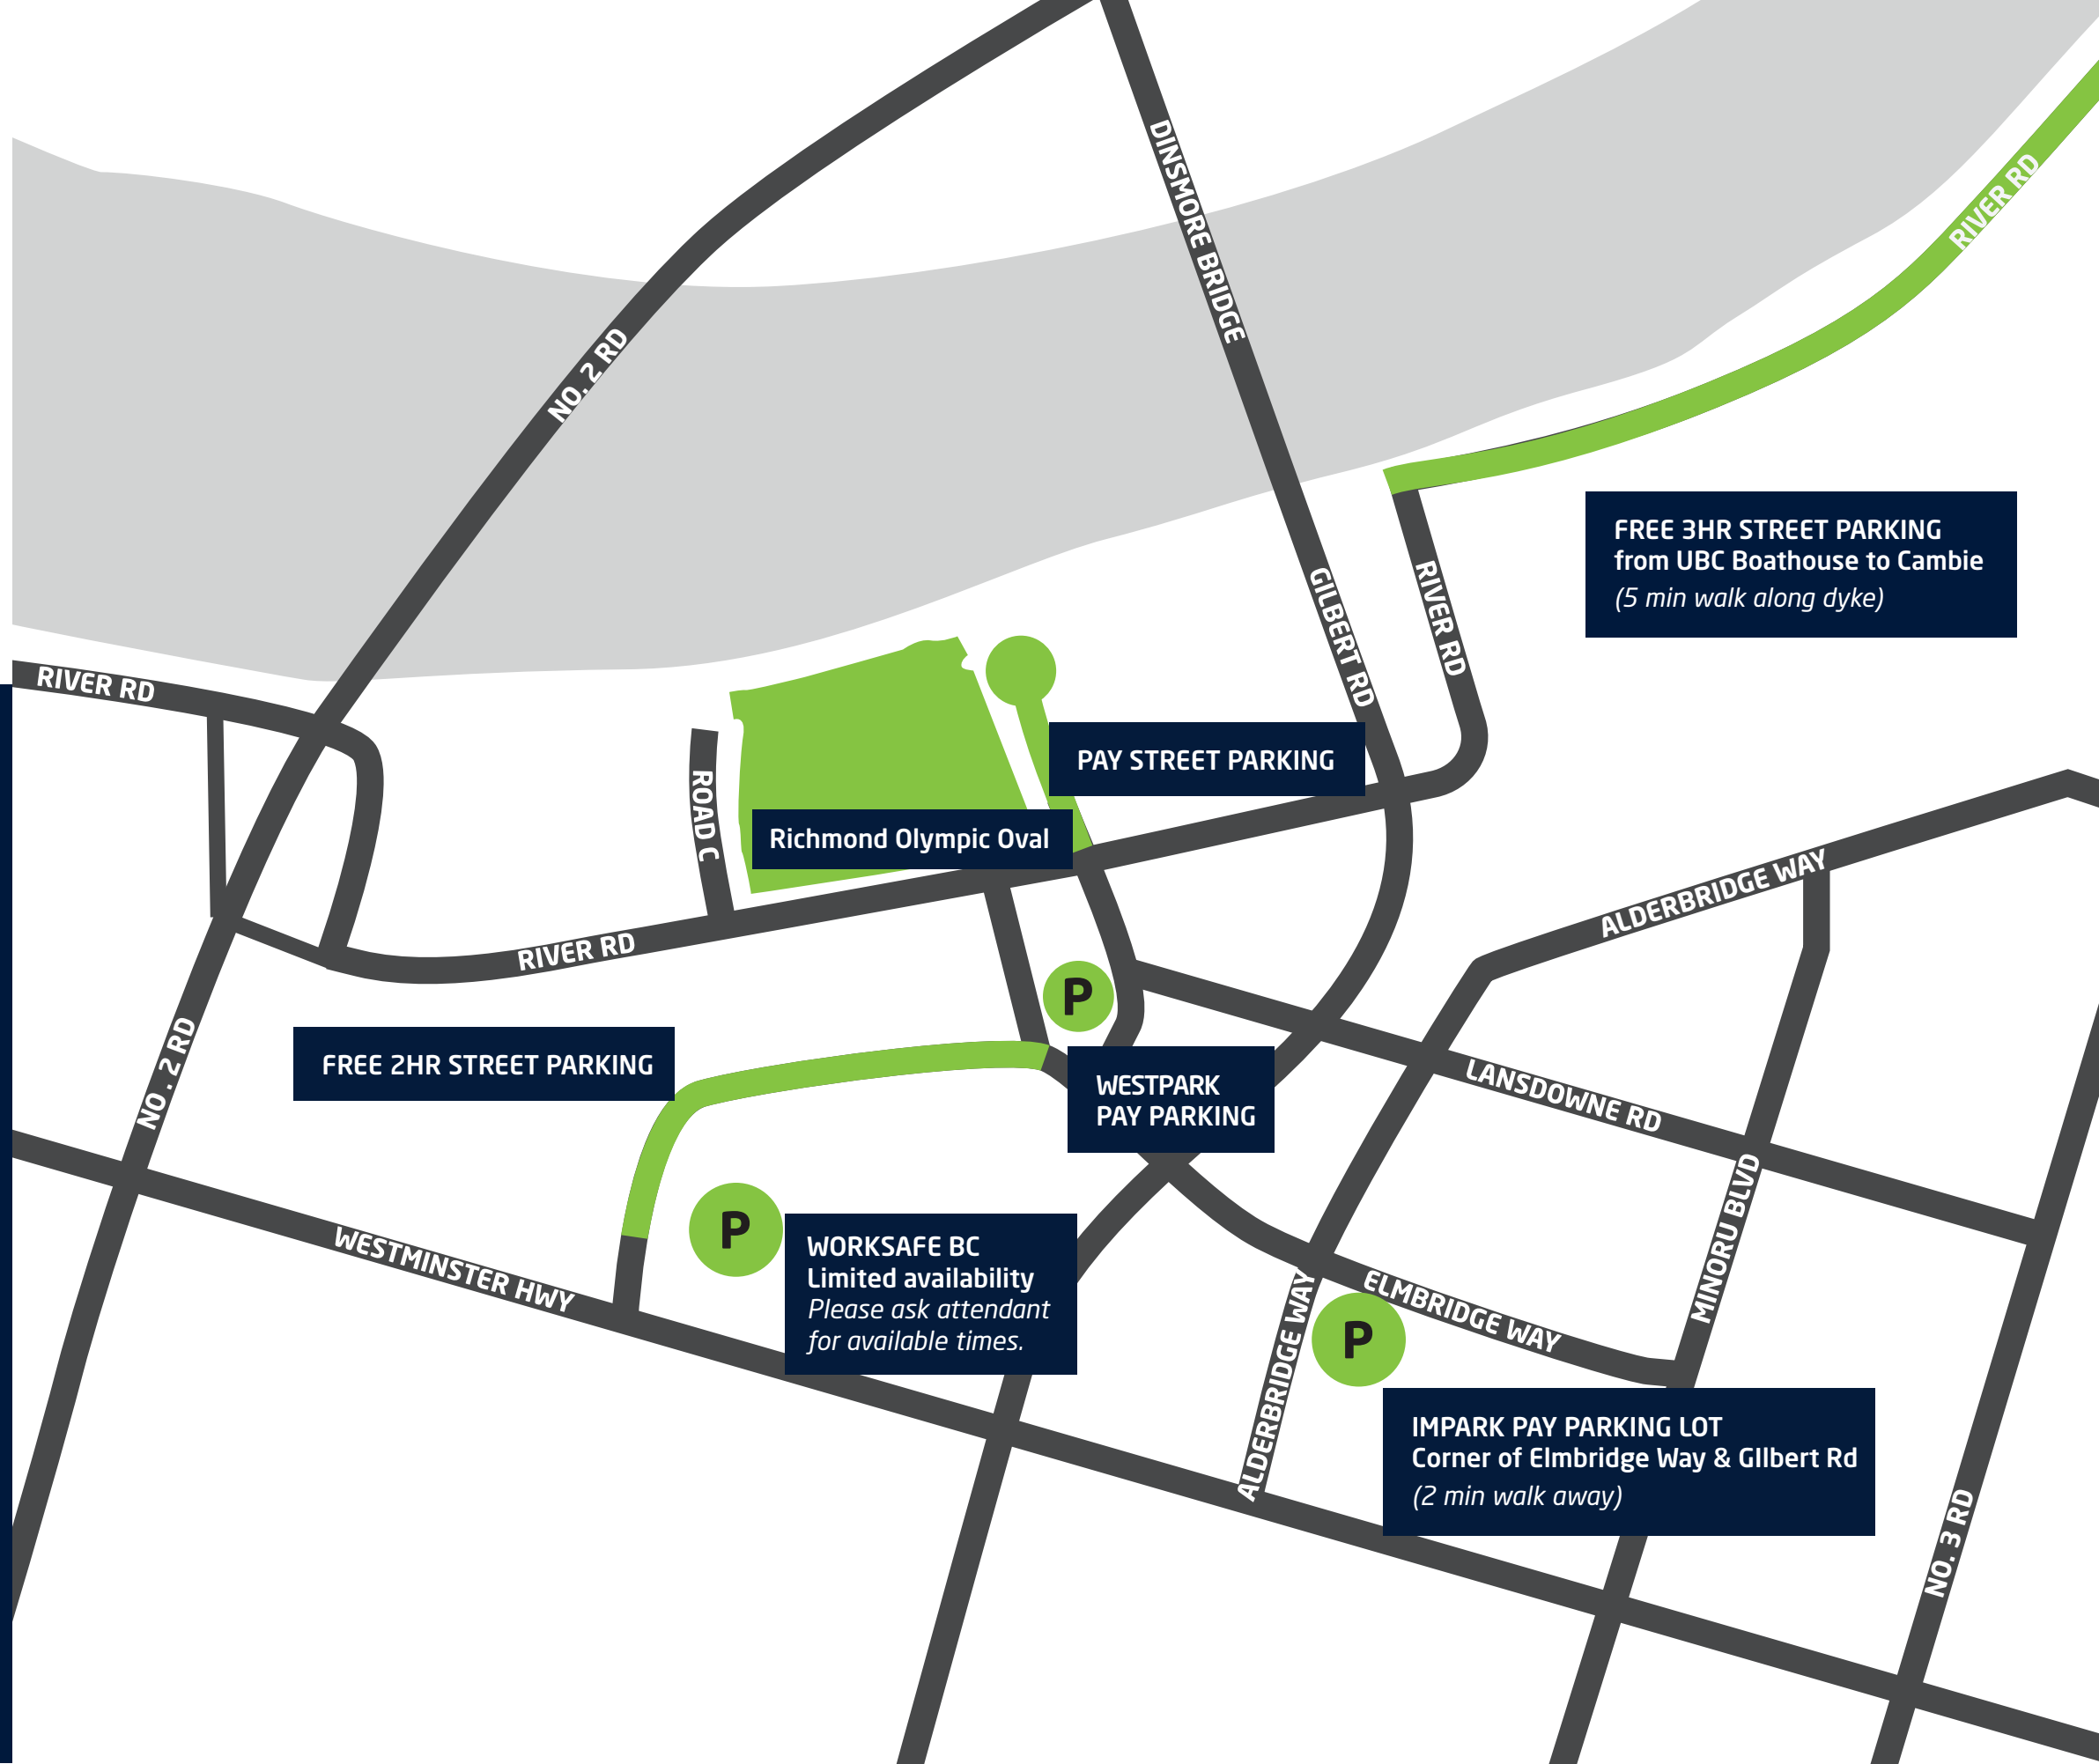

RICHMOND OLYMPIC OVAL

OVERFLOW PARKING

ICE
COURTS
TRACK
FITNESS
CLIMBING
ROWING
MEMBERSHIP

richmondoval.ca
6111 River Road
Richmond, BC V7C 0A2
778.296.1400

FREE 3HR STREET PARKING
from UBC Boathouse to Cambie
(5 min walk along dyke)

PAY STREET PARKING

Richmond Olympic Oval

FREE 2HR STREET PARKING

**WESTPARK
PAY PARKING**

WORKSAFE BC
Limited availability
*Please ask attendant
for available times.*

IMPARK PAY PARKING LOT
Corner of Elmbriage Way & Gilbert Rd
(2 min walk away)